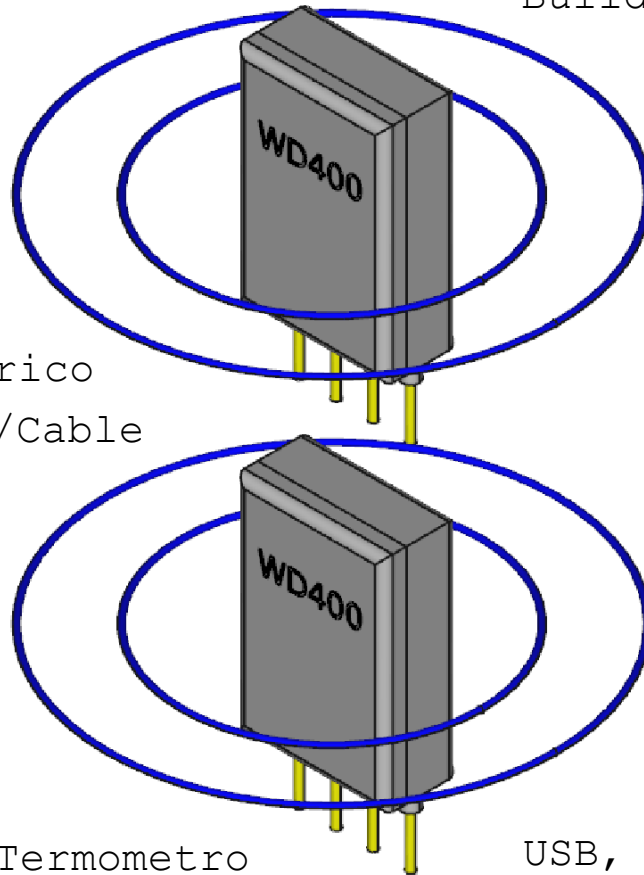

# WD400 Long Range Wireless System

Box IP65

Antenna interna  
Build in Antenna

Unità remota  
Remote Unit

Cavo Elettrico  
Electrical/Cable

Gateway con Ethernet 3G/  
Ethernet 3G Gateway

4 Ingressi+Termometro  
4 Input+Temperature

USB, SD card, Linux,  
HSDPA, Ethernet

O.T.R. s.r.l.

Title: WD400

Dis: 400.032 05-11-2017